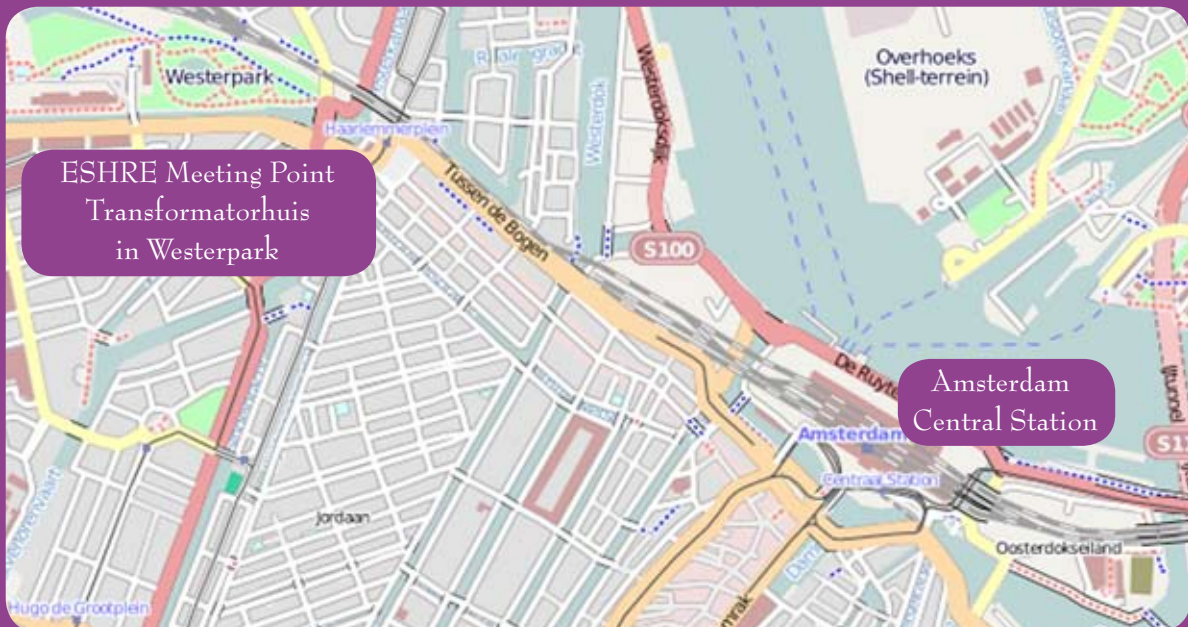

*Invitation to
ESHRE Meeting Point*

29 June 2009

19:30 - 01:00

MediCult invites you to a fantastic party:

ESHRE Meeting Point!

Come and meet colleagues from all over the world in an informal setting.

We provide food, drinks and live music.

You just need to bring your enthusiasm and your ESHRE badge!

Free food and drinks are offered from 19:30 to 21:30.

The party takes place at:

Westergasfabriek Transformatorhuis

How to get to the party?

Address: Klönneplein 2, 1014 DD Amsterdam

- From RAI station - ESHRE Venue
Take the underground (line 51) to Amsterdam Central Station. From there hop on bus 21. Get out at stop Van Hallstraat.
You will find the Westergasfabriek on the other side of the canal. Cross the bridge and follow the signs 'ESHRE MEETING POINT'.

- From city centre
Take tram 10. Get out at stop Van Hallstraat.
You will find the Westergasfabriek on the other side of the canal. Cross the bridge on the other side of the road and follow the signs 'ESHRE MEETING POINT'.